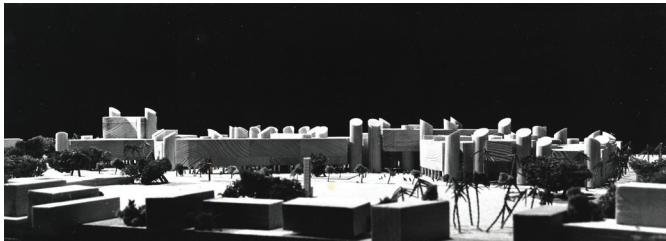

New Parliament

Culture House and Parliament House

LOCATION: Dar-Es-Salaam, Tanzania
CLIENT: Competition
TYPE: Masterplanning, Architecture
STATUS: Planning Complete
DATE: 1970

TANZANIA - Parliament, TANU HQs, Cultural Centre, Dar-es-Salaam, Competition entry