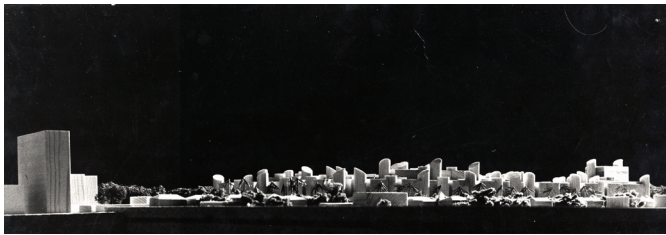

New Parliament

Culture House and Parliament House

LOCATION: Dar-Es-Salaam, Tanzania
CLIENT: Competition
TYPE: Masterplanning, Architecture
STATUS: Planning Complete
DATE: 1970

TANZANIA - Parliament, TANU HQs, Cultural Centre, Dar-es-Salaam, Competition entry